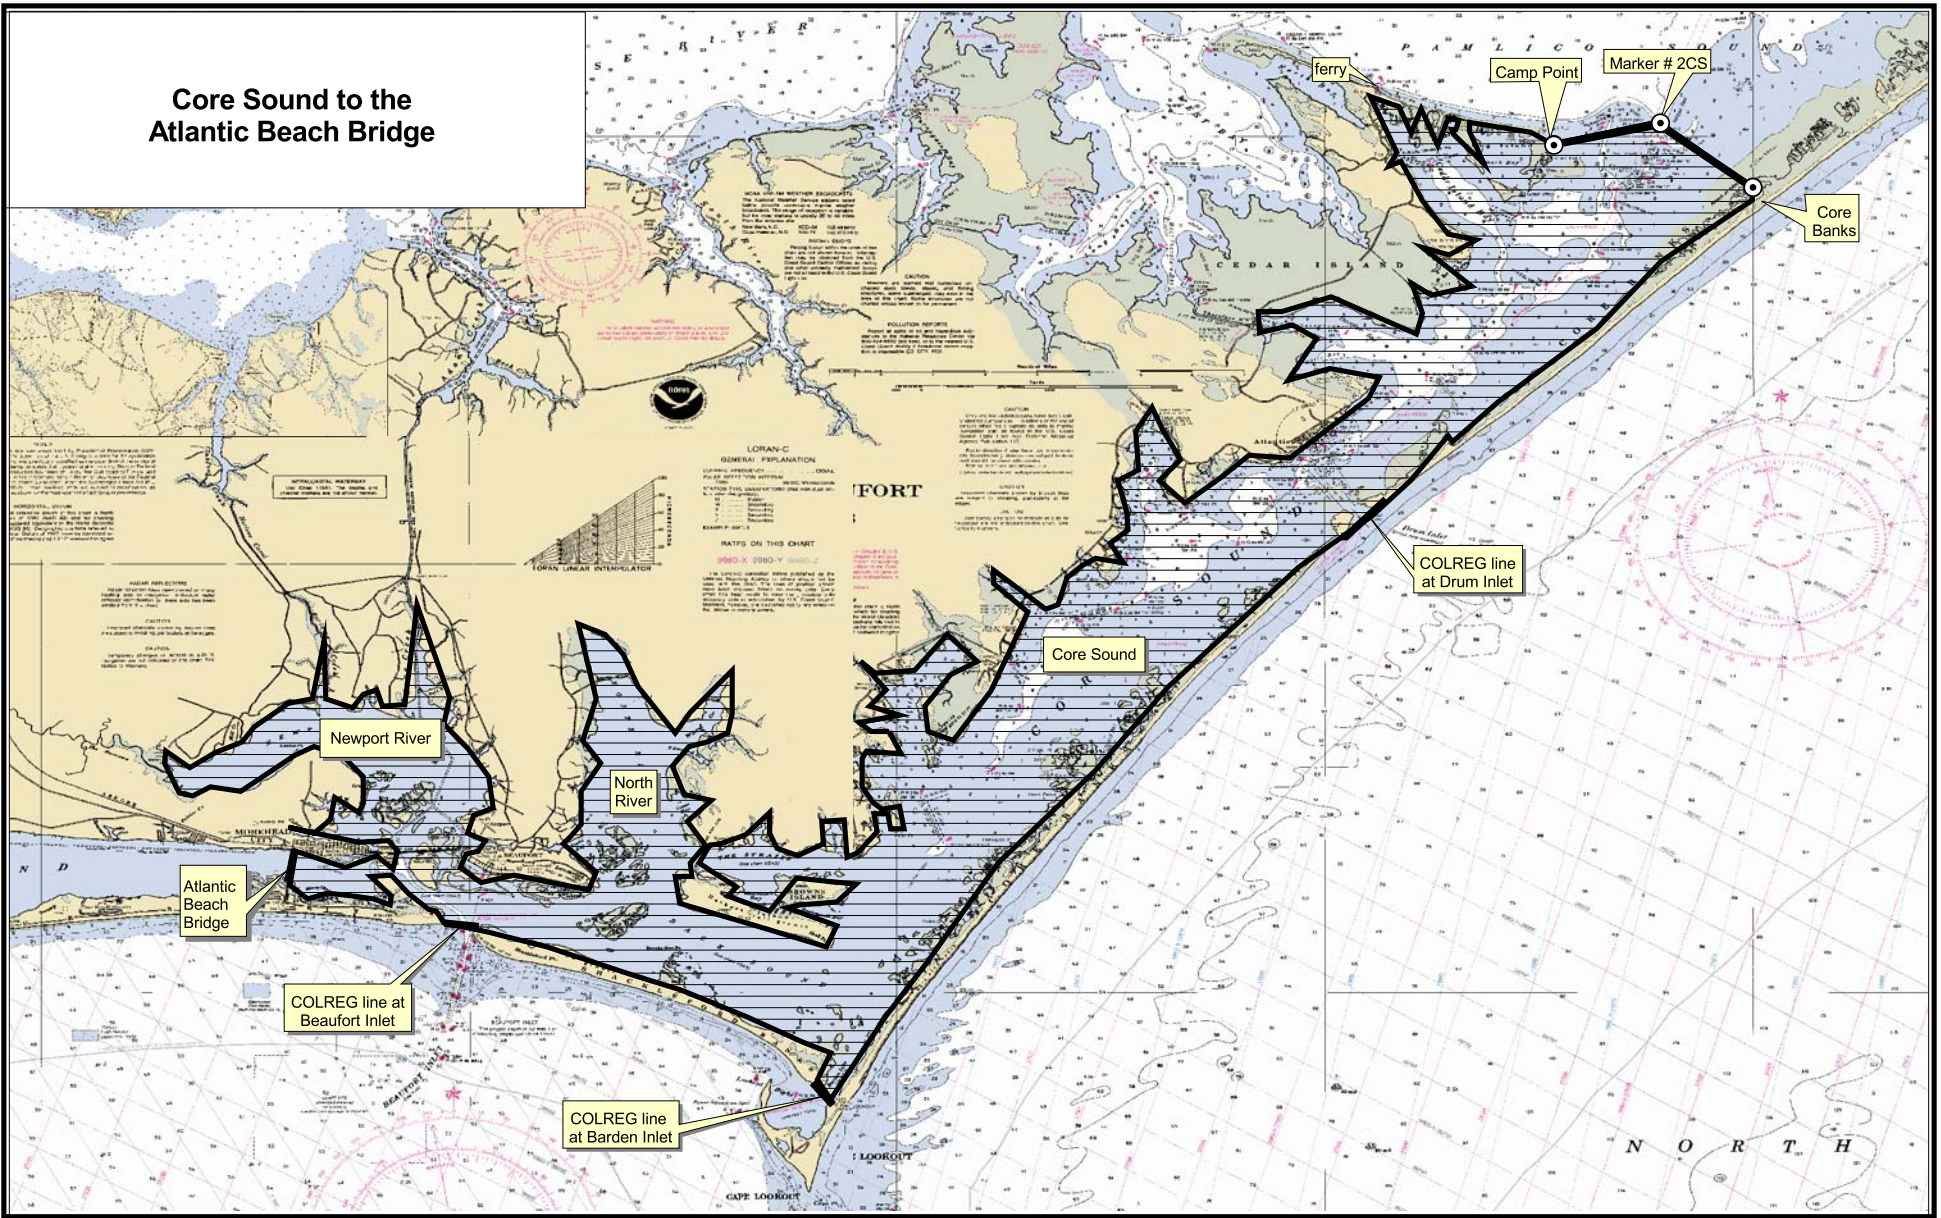

Core Sound to the Atlantic Beach Bridge

locator map

Proclamation
M-14-2009

Map 2

-  proclamation area
-  proclamation boundary

Map date: July 8, 2009