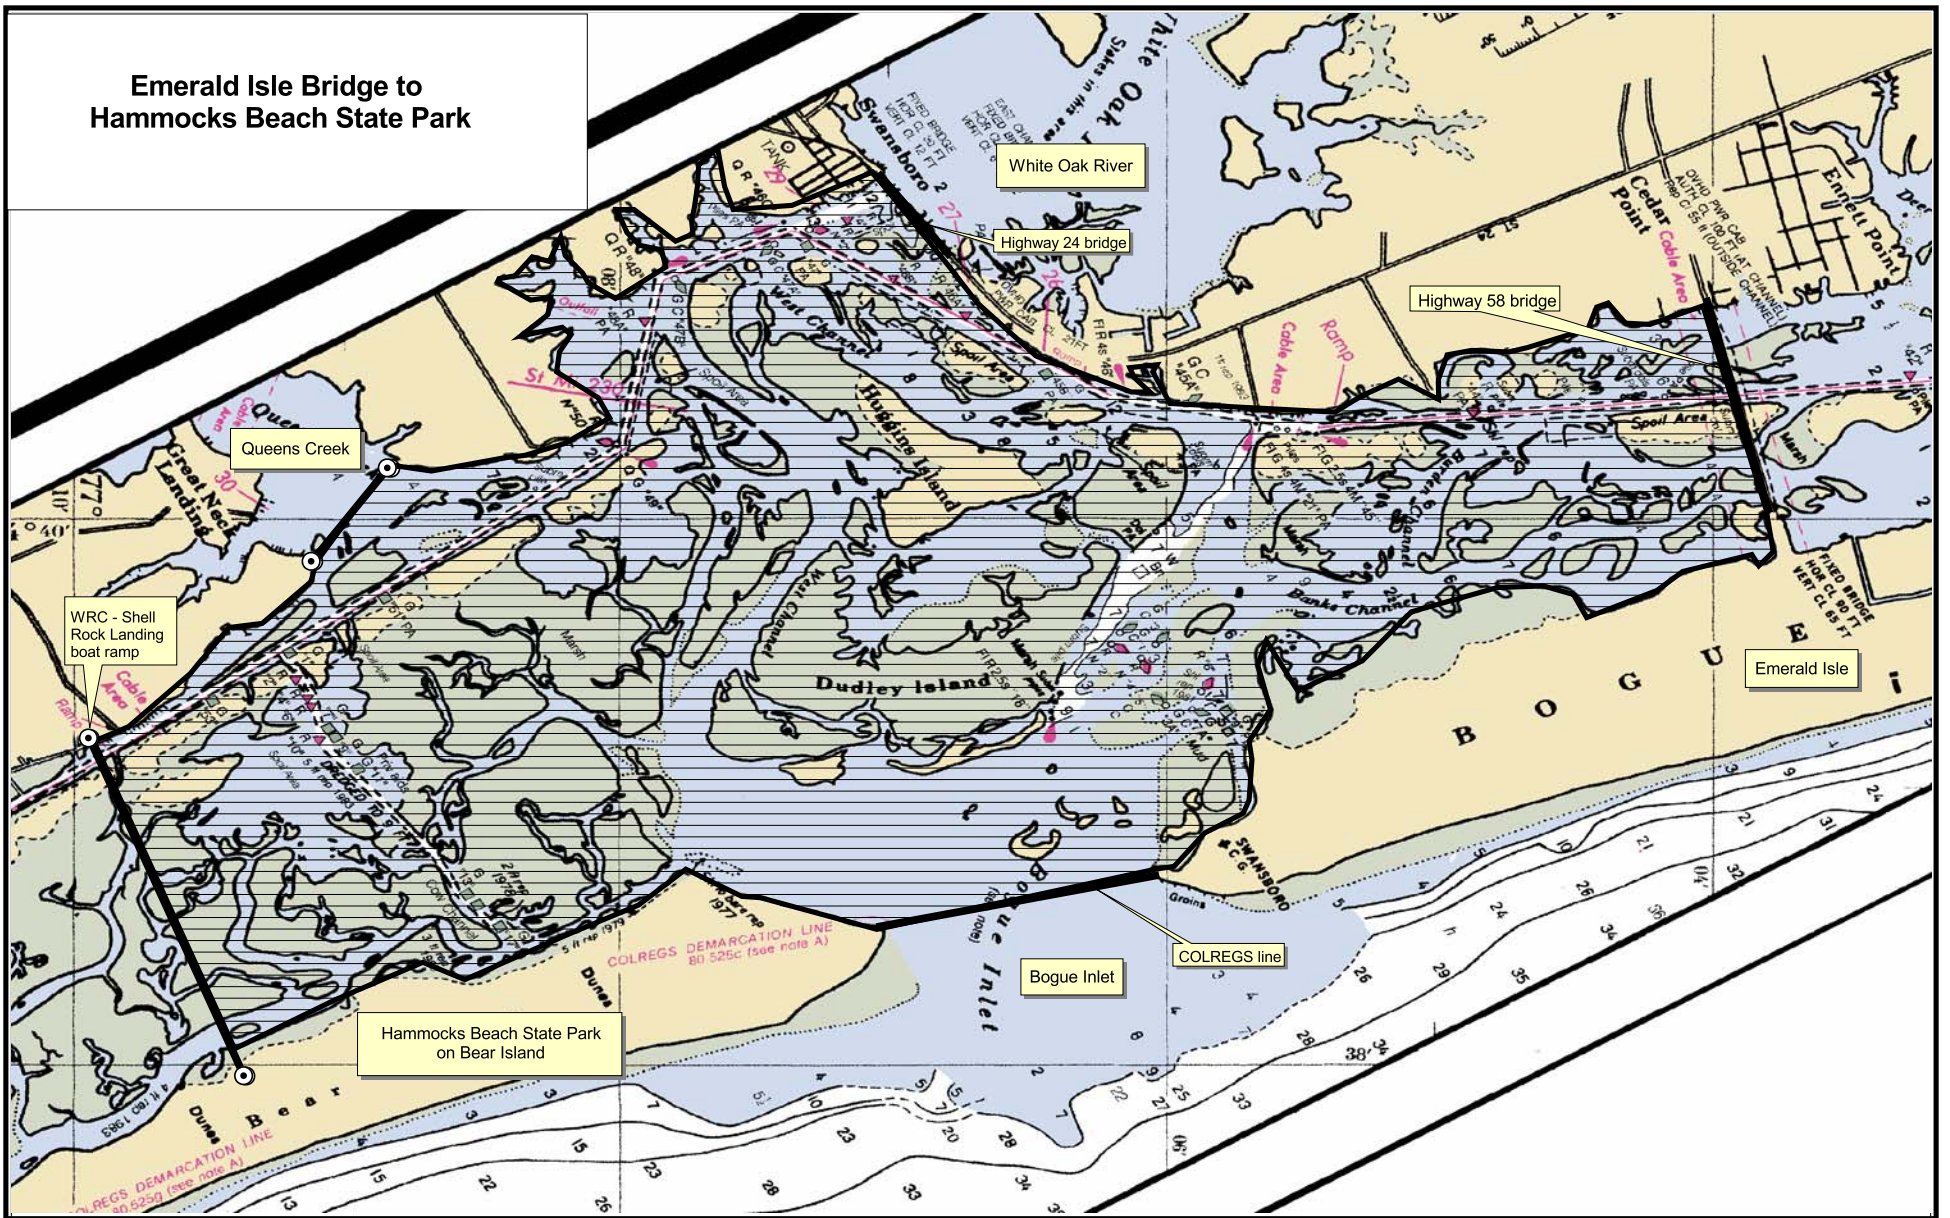

Emerald Isle Bridge to Hammocks Beach State Park

Proclamation
M-14-2009

Map 1

-  proclamation area
-  proclamation boundary